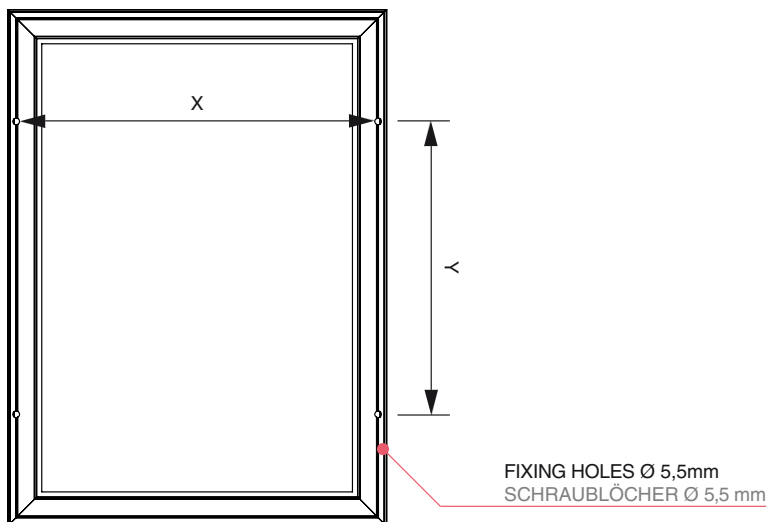

BACKVIEW RÜCKANSICHT