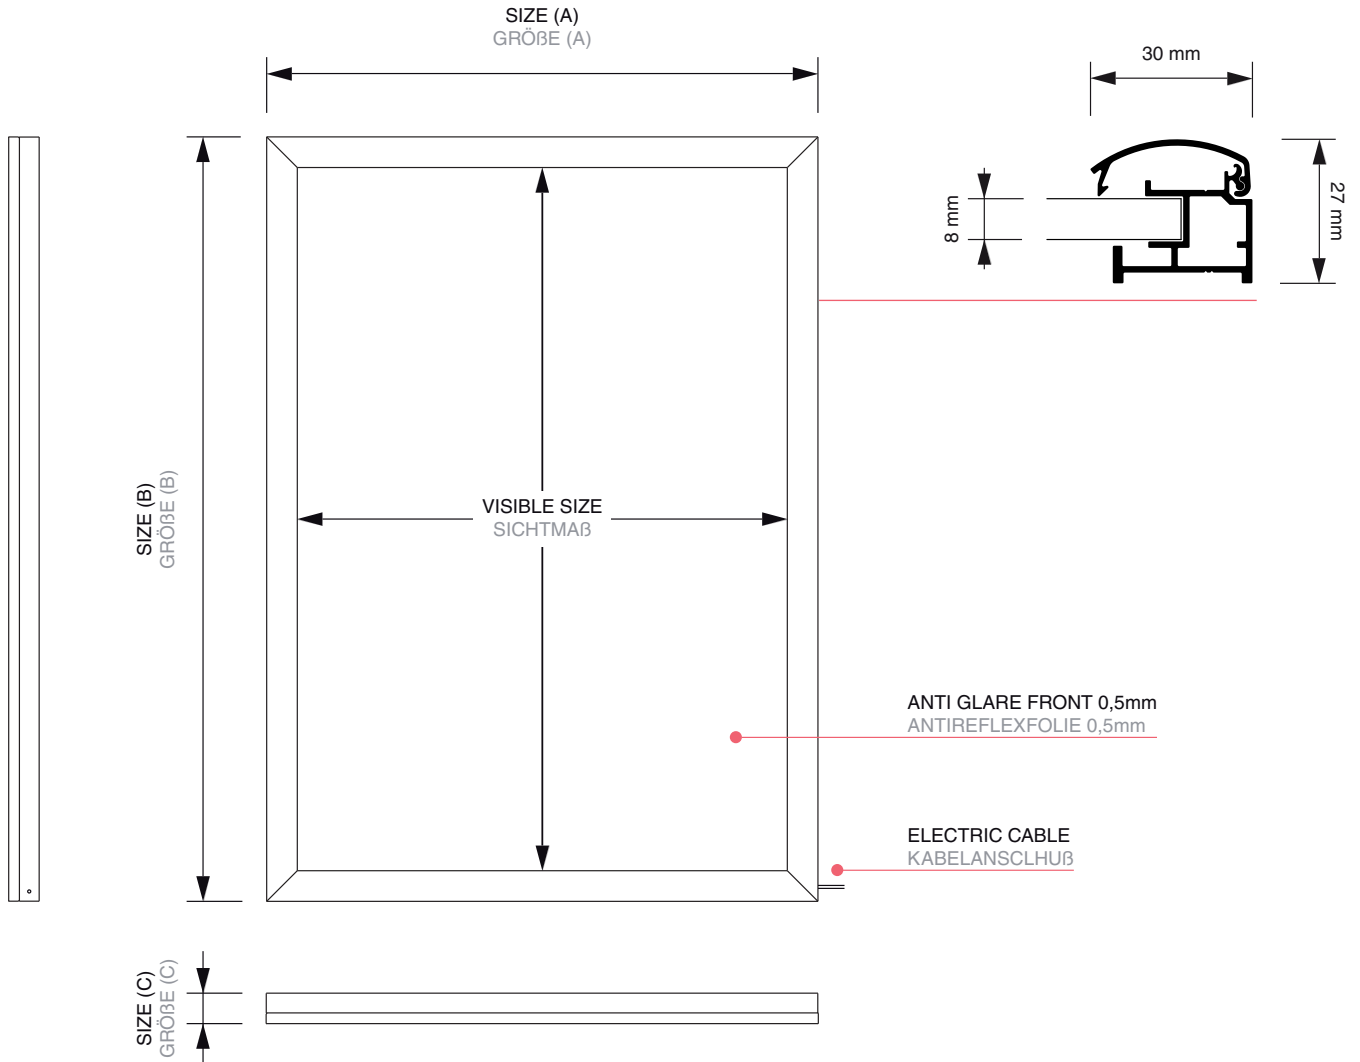

PRODUCT SHEET

LED Poster Light box